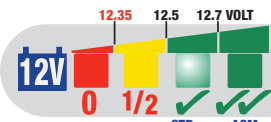

OptiMate Accessories part numbers start with 0 followed by the number e.g. 0-124.

PRICING: TecMate's Recommended Retail Price is displayed (incl. 20% VAT). Prices are correct at time of printing. Market prices may vary. Check with TecMate distributors for the latest prices and offers.

BUY: tecmate.com/distributors

CATALOG: tecmate.com/cat

OptiMate is a registered brand & trademark of TecMate International.

OptiMATE
monitor

12V LEAD-ACID : STD / AGM / GEL

BLINK MODE (every 5 seconds)
Indicates battery charge level.
✓ Indication for high performance (higher voltage) AGM.

ARROW MODE
Indicates ideal charging voltage (engine running) ✓13.5V ✓✓14V+

BATTERY LEAD

0124 12V Lead-acid €23.90
€20.99

SAE M6 1/4"

0125 12V Lead-acid €21.90
€18.99

SAE

AUTO / CIGAR

0126 12V Lead-acid €25.90
€21.99

AUTO plug

12.8V LITHIUM (LiFePO4)

BLINK MODE (every 10 seconds)
Indicates battery charge level.
ARROW MODE Indicates ideal charging voltage (engine running). 14.2 - 14.5V
OVERCHARGE WARNING 14.6V and higher.

BATTERY LEAD

0127 12.8V Lithium (LiFePO4) €23.90
€20.99

SAE plug M6 1/4"

OptiMATE
LED

SAE

0120 12V 6-LED flashlight Battery & charge system check €17.90
€15.99

SAE

AUTO / CIGAR

0130 12V Rechargeable €17.90
€15.99

AUTO plug

OptiMATE
USB

SAE STICK 2400mA

0100 with battery protection 8cm 3-1/4" €22.90
€19.99

SAE USB

SAE CABLE 1000mA

0102 with battery protection 200cm 80in €38.90
€32.99

SAE USB

DC2.5 PLUG 2100mA

0103 25cm 10in €38.90
€32.99

DC2.5 plug USB

BIKE IN-LINE 2100mA

0104 25cm 10in €48.90
€41.99

with battery protection BMW - TRIUMPH

BIKE90° plug USB

BIKE Dual 90° 3300mA

0105 €29.90
€25.99

with battery protection BMW - TRIUMPH

BIKE plug 2x USB

AUTO 2100mA

0106 €22.90
€18.99

AUTO plug 12 - 24V
2x USB

SAE IN-LINE 2100mA

0107 25cm 10in €38.90
€32.99

SAE with battery protection USB

CABLE Y-SPLITTER

0110 €11.90
€9.99

Apple coded 1A per leg 2x USB

ADAPTER mini USB

0111 €8.90
€7.99

GPS / camera charge cable + USB extender mini USB

ADAPTER micro USB

0112 €8.90
€7.99

Microsoft & Android phones + USB extender micro USB

ADAPTER 2x Lightning

0113 iPhone 5x, 6x; iPad 3, 4, Air €12.90
€10.99

2 cables 100cm 40in 30cm 12in 8-pin USB Lightning

OptiMATE
cable

WEATHERPROOF BATTERY LEAD
SPT-2W UL APPROVED CABLE

001 €11.90
€9.99

SAE M6 1/4"

011 €12.90
€10.99

SAE M8 3/8"

021 €12.90
€10.99

DC2.5 socket M6 1/4"

EXTENDER

003 180cm 6ft €11.90
€9.99

Charger ≤ OptiMate 6 SAE

013 460cm 15ft €14.90
€12.99

Charger ≤ OptiMate 6 SAE

023 460cm 15ft €17.90
€15.49

Charger ≤ OptiMate 7 Cold weather SAE

033 100cm 40in €10.90
€8.99

Cold weather SAE