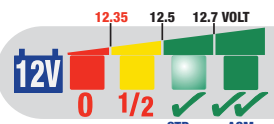

BLINK MODE (every 5 seconds)
Indicates battery charge level.
✓ Indication for high performance (higher voltage) AGM.

ARROW MODE
Indicates ideal charging voltage (engine running) ✓13.5V ✓✓14V+

BATTERY LEAD